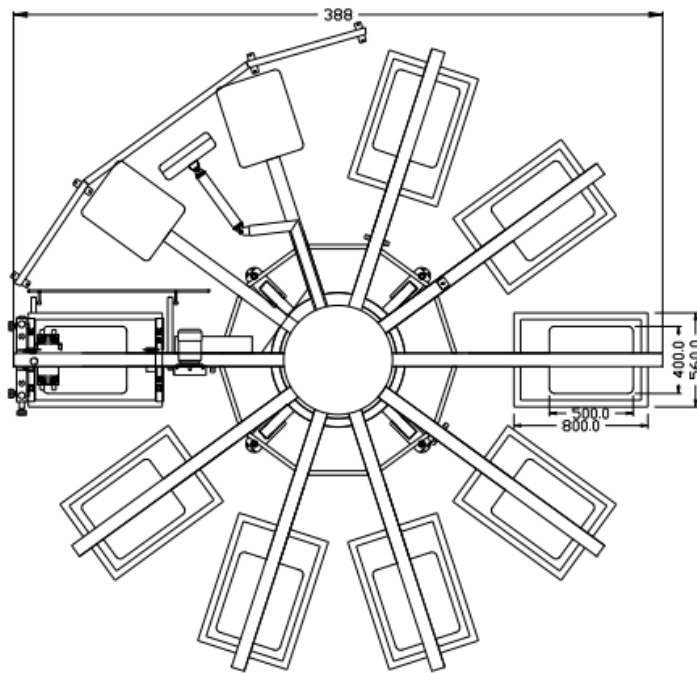

HURRICANE

**10 stations / 8 colors**

<b>Machine</b>	
1 Total diameter	380 cm
2 Base diameter	118 cm
3 Total weight	2170 kg
4 High	134 cm
5 Air consumption / pressure	464 l/min, 6 bar(90psi)
6 Electrical requirements	
7 Max PRINT area	16" x 18"
8 Direction	CCW, CW
9 Max print speed	1100 cycle/hour
10 Squeegee & Flood speed	Independent for each printing head
11 Guarantee	12 Month limited warranty
12	Multiple print for chosen print head
13 MULTIPRINT table UP/DOWN	Choice of table position in MULTIPRINT mode
14 MULTIPRINT FLASHING function	Possibility to PRINT -FLASH -GO BACK-PRINT AGAIN
15 Test print	Possibility to run press in test print mode for individual print head or for all colors
16 Free wheel	Possibility to unlock indexer to move lower wheel with table by hand
17 Max Screen Size	56 x 85 cm
18 Programing machine cycle	Possibility to program for special sequence printing system
<b>19</b> Water base print system	The software is prepared to choose between plastisol or water base ink
20 Half Index:	Possibility to move lower wheel in half rotation of full index. CW and CCW direction available
<b>21</b> Wide range of machine's speed adjustment:	Possibility to change velocity and acceleration of machine, 2 programmable delays in machine's cycle.
<b>22</b> PALLET MODE function:	Possibility to change velocity and acceleration of machine, 2 programmable delays in machine's cycle
<b>23</b> DOUBLE INDEX fuction:	Possibility to produce 2 orders together, even colors print first job, odd colors print second job

## Technical Drawings

HURRICANE 10s 8c 41 x 41 cm print area configuration

HURRICANE 10s 8c 100 x 41 cm print area configuration

**SUREPRII**

NOTTINGHAM, NG17 9LB

+44 (0)1623755800 // IANSUREPRINT@AOL.COM // [WWW.SUREPRINT.NET](http://WWW.SUREPRINT.NET)