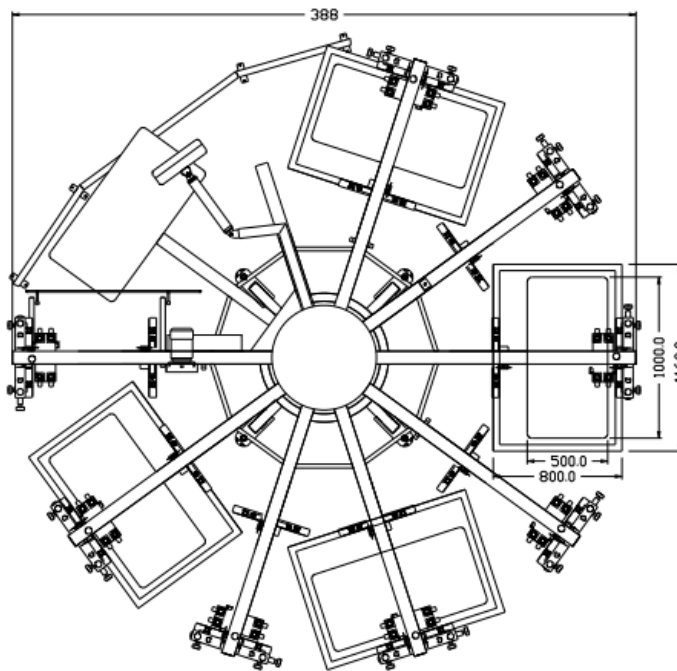

HURRICANE

**10 stations / 8 colors**

<b>Machine</b>	
1 Total diameter	380 cm
2 Base diameter	118 cm
3 Total weight	2170 kg
4 High	134 cm
5 Air consumption / pressure	464 l/min, 6 bar(90psi)
6 Electrical requirements	
7 Max PRINT area	16" x 18"
8 Direction	CCW, CW
9 Max print speed	1100 cycle/hour
10 Squeegee & Flood speed	Independent for each printing head
11 Guarantee	12 Month limited warranty
12	Multiple print for chosen print head
13 MULTIPRINT table UP/DOWN	Choice of table position in MULTIPRINT mode
14 MULTIPRINT FLASHING function	Possibility to PRINT -FLASH -GO BACK-PRINT AGAIN
15 Test print	Possibility to run press in test print mode for individual print head or for all colors
16 Free wheel	Possibility to unlock indexer to move lower wheel with table by hand
17 Max Screen Size	56 x 85 cm
18 Programing machine cycle	Possibility to program for special sequence printing system
<b>19</b> Water base print system	The software is prepared to choose between plastisol or water base ink
20 Half Index:	Possibility to move lower wheel in half rotation of full index. CW and CCW direction available
<b>21</b> Wide range of machine's speed adjustment:	Possibility to change velocity and acceleration of machine, 2 programmable delays in machine's cycle.
<b>22</b> PALLET MODE function:	Possibility to change velocity and acceleration of machine, 2 programmable delays in machine's cycle
<b>23</b> DOUBLE INDEX fuction:	Possibility to produce 2 orders together, even colors print first job, odd colors print second job

## Technical Drawings

HURRICANE 10s 8c 41 x 41 cm print area configuration

HURRICANE 10s 8c 100 x 41 cm print area configuration

**SUREPRII**

NOTTINGHAM, NG17 9LB

+44 (0)1623755800 // IANSUREPRINT@AOL.COM // [WWW.SUREPRINT.NET](http://WWW.SUREPRINT.NET)